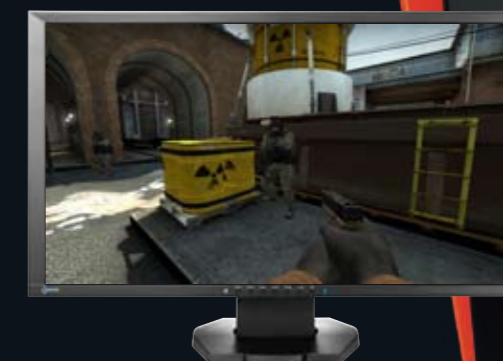

FORIS FG2421 with VA Panel