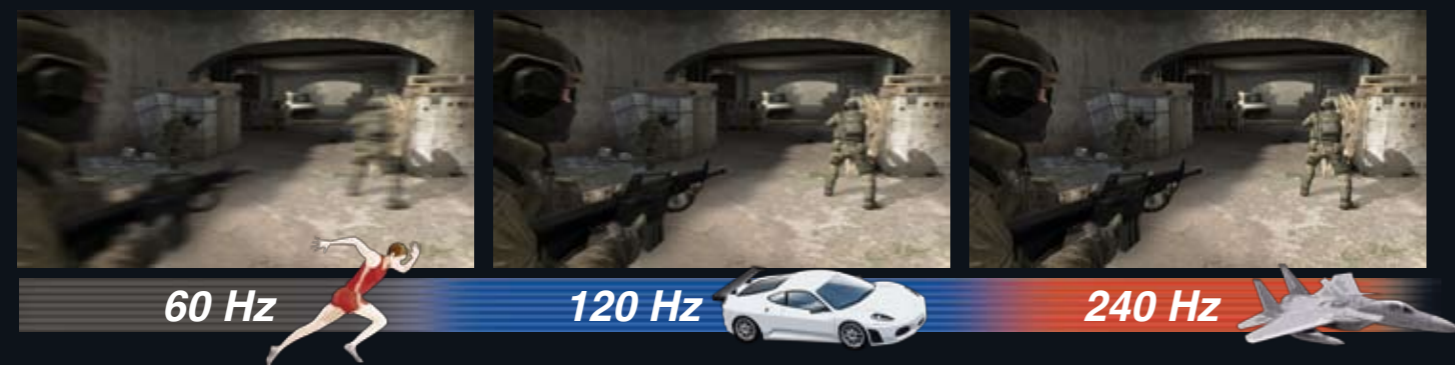

23.5" (59.8 cm) Gaming Monitor

FORIS[®] FG2421

Co-Developed with Fnatic

Patrik "cArn" Sättermon
Counter-Strike Legend and Chief Gaming Officer of Fnatic

Always on Target

Ultra-Smooth Gaming with Turbo 240

Experience fluid gameplay free from motion blur with the gaming industry's first 240 Hz monitor. EIZO's Turbo 240 converts 120 Hz input signals to 240 Hz for a refresh rate double that of conventional gaming monitors so you can enjoy the smoothest motion display yet for first-person shooter, racing, and other fast-action genres.

Quick Scoping with Extremely Low Input Lag

Input lag, or the time it takes for commands from a keyboard, mouse, or controller to appear on the screen, can be the difference between hitting your target and missing it. EIZO developed its own integrated circuit to ensure your commands appear onscreen without delay.

Clear Visibility with High-Contrast VA Panel

The FORIS FG2421 uses a new VA (vertical alignment) panel with a native contrast ratio of 5000:1. This is 5 times more than what other gaming monitors offer and increases the visibility in dark scenes so you can spot enemies more quickly.

² 120Hz signal input support with up to XGA (1024 x 768) resolutions

Best Positioning

Play games or watch videos in comfort with a stand that offers a wide range of adjustment options. The back of the monitor has a built-in handle for carrying the monitor to a LAN party or gaming tournament.