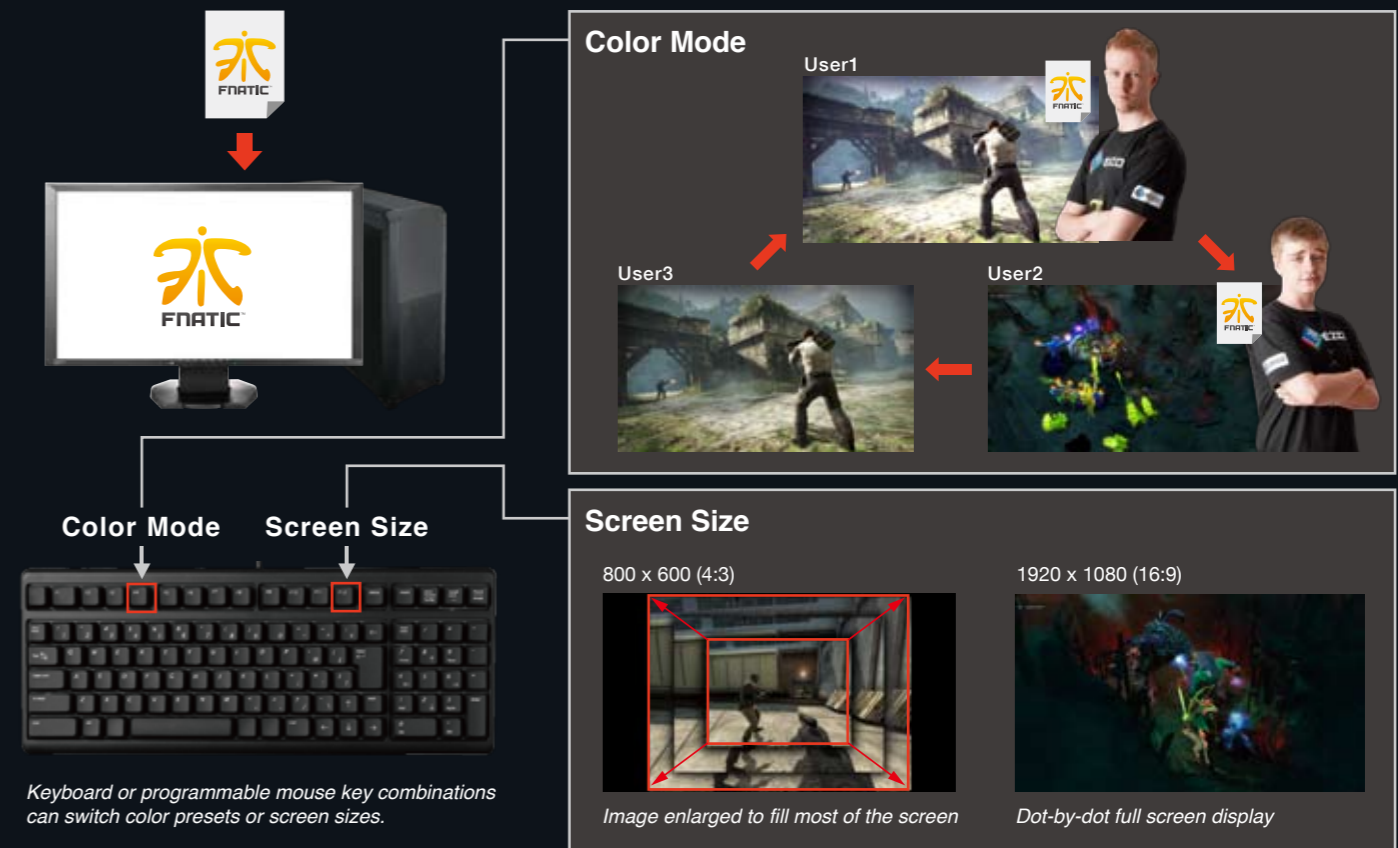

Quick Scoping with Extremely Low Input Lag

Input lag, or the time it takes for commands from a keyboard, mouse, or controller to appear on the screen, can be the difference between hitting your target and missing it. EIZO developed its own integrated circuit to ensure your commands appear onscreen without delay.

Clear Visibility with High-Contrast VA Panel

The FORIS FG2421 uses a new VA (vertical alignment) panel with a native contrast ratio of 5000:1. This is 5 times more than what other gaming monitors offer and increases the visibility in dark scenes so you can spot enemies more quickly.

² 120Hz signal input support with up to XGA (1024 x 768) resolutions

Best Positioning

Play games or watch videos in comfort with a stand that offers a wide range of adjustment options. The back of the monitor has a built-in handle for carrying the monitor to a LAN party or gaming tournament.

Designed for Gaming

The rear cabinet design features an LED backlit EIZO logo on a glossy surface surrounded by a vermilion frame. The logo glows brilliantly in a dimly-lit room or in a tournament setting. The front cabinet has a simple design so you can focus on the screen.