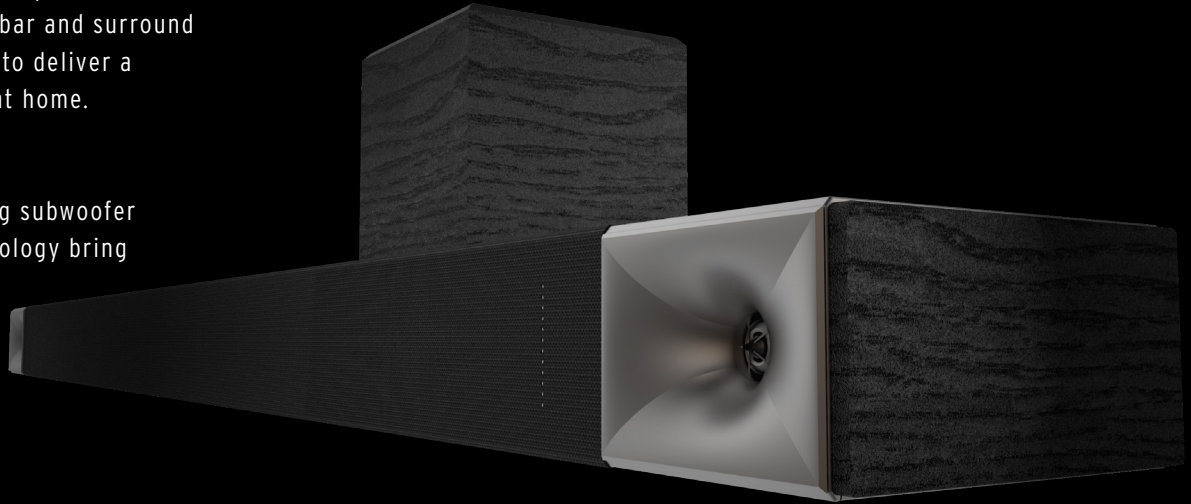

BAR 54A | SOUND BAR

TRU ENTERTAINMENT

The legendary, detailed and dynamic sound you've come to expect from Klipsch.

TRU IMMERSION

Featuring integrated Dolby Atmos® speakers in the sound bar and surround sound, Bar 54A is able to deliver a cinematic experience at home.

TRU IMPACT

A bone-rattling, roaring subwoofer and horn-loaded technology bring the sound to life in your living room.

TRU HOME